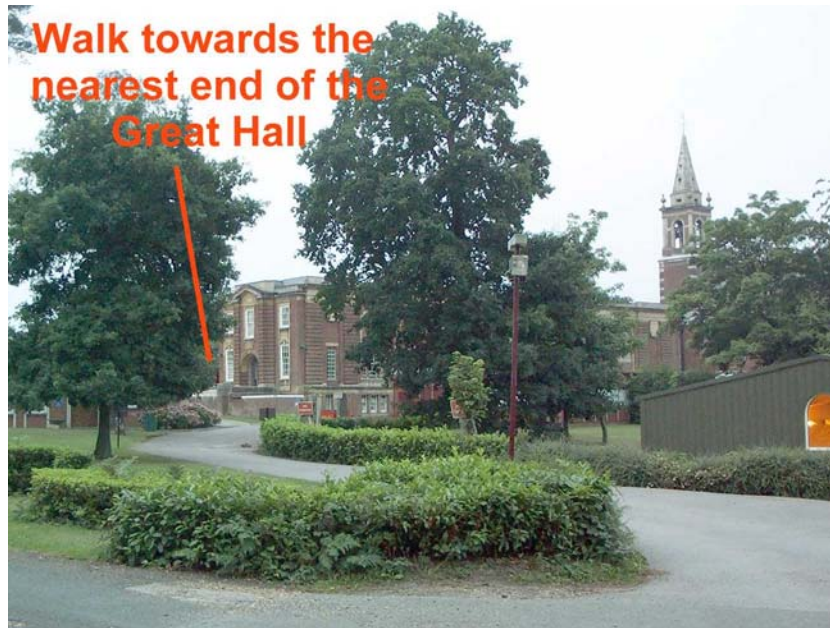

Sketch Map of Royal Russell School showing Meeting Location – Meetings are in the basement of the Great Hall which has the illuminated belfry