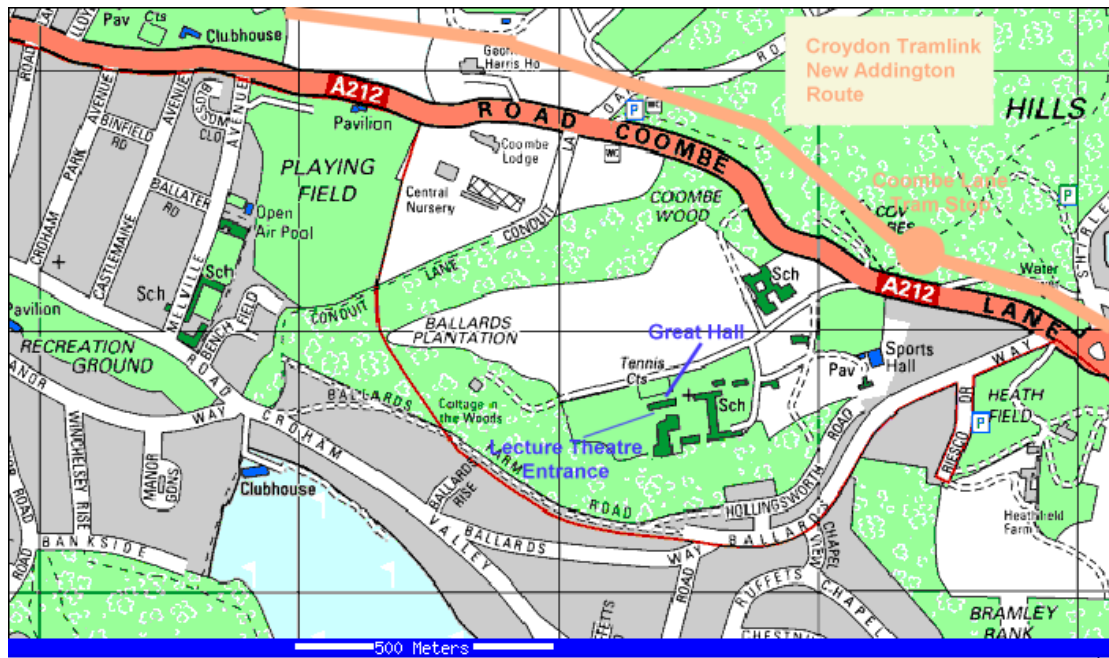

Sketch Map of Royal Russell School showing Meeting Location – Meetings are in the basement of the Great Hall which has the illuminated belfry

Location of the School showing the Tramlink Coombe Lane Tramstop.