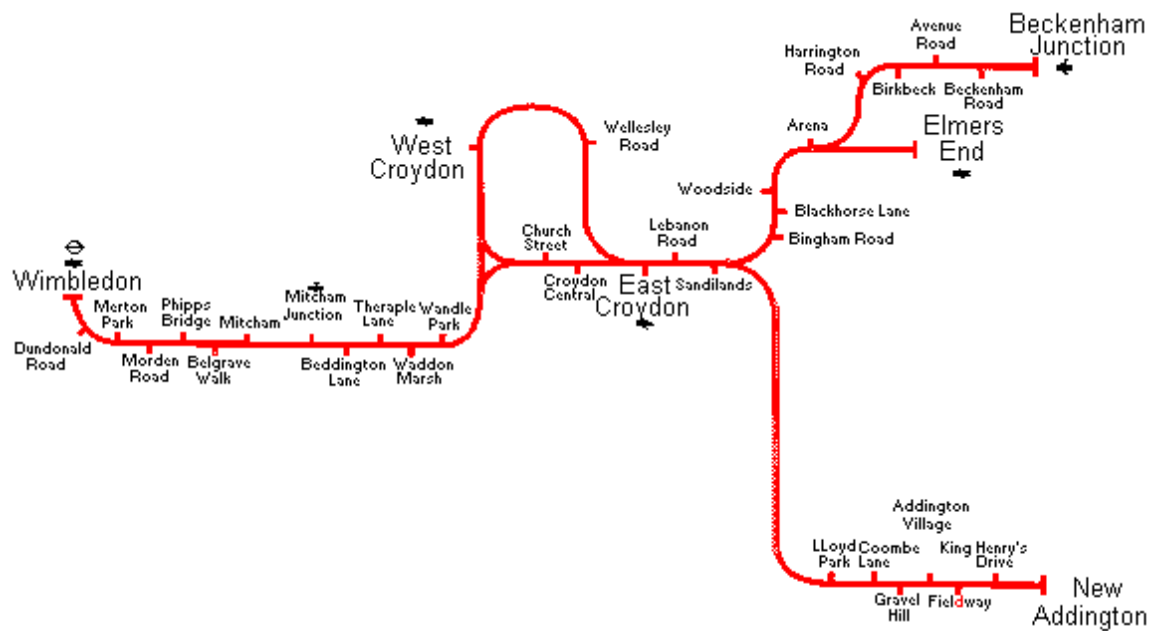

From here walk towards the nearest end of The Great Hall as shown in the next illustration.

Sketch Map of Royal Russell School showing Meeting Location – Meetings are in the basement of the Great Hall which has the illuminated belfry

Sketch Map of Royal Russell School showing Meeting Location – Meetings are in the basement of the Great Hall which has the illuminated belfry

Location of the School showing the Tramlink Coombe Lane Tramstop.

Route map for Croydon Tramlink.

To get to The Royal Russell School from the Croydon Direction you need to get a New Addington tram and get off at Coombe Lane Tramstop. You need to cross the road & turn right. The school entrance is about 100m up the hill.